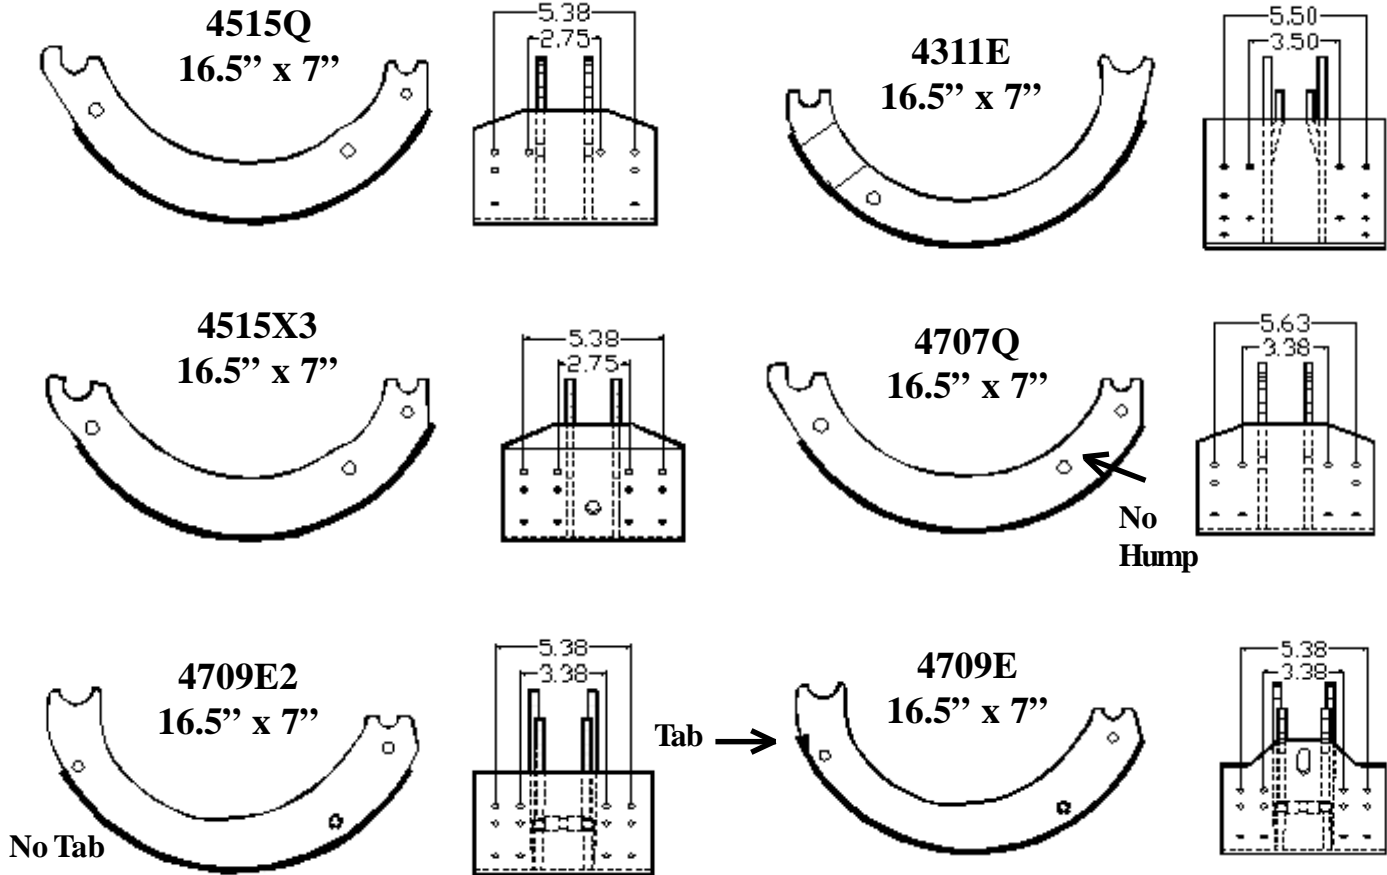

BRAKE SHOES

Truck / Trailer Shoes

Brake Hardware Kits

Brake Shoe #	4515Q	4311E	4515X3	4707Q	4709E2	4709E
	Use	Use	Use	Use	Use	Use
Kit #	QK-1HD	EK-1HD	XK-3HD	QK-1HD	ES-2	ES-1