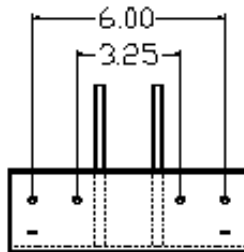

BRAKE SHOES

Truck / Trailer Shoes