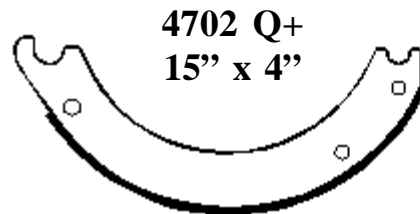

BRAKE SHOES

Front Brake Shoes