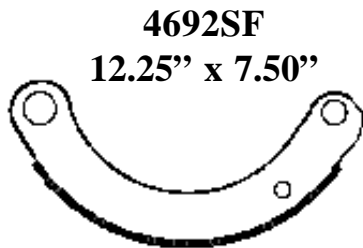

BRAKE SHOES

Truck / Trailer Shoes