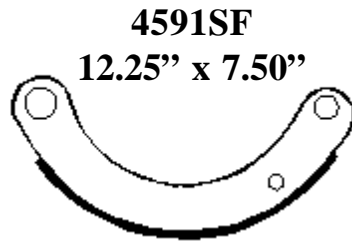

BRAKE SHOES

Truck / Trailer Shoes