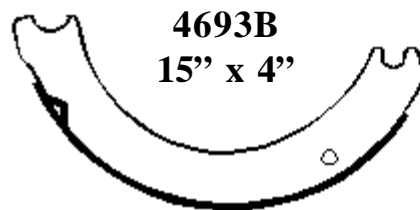

BRAKE SHOES

Front Brake Shoes