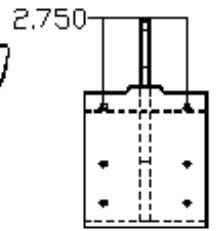

BRAKE SHOES

Front Brake Shoes