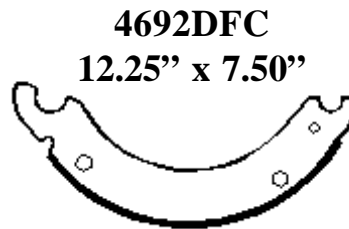

BRAKE SHOES

Truck / Trailer Shoes