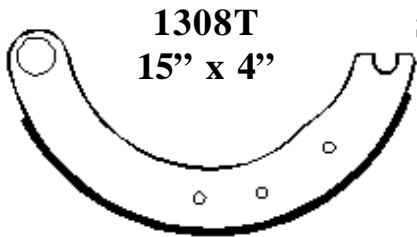

BRAKE SHOES

Front Brake Shoes