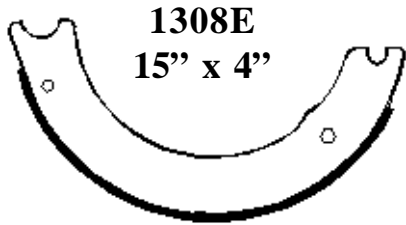

BRAKE SHOES

Front Brake Shoes