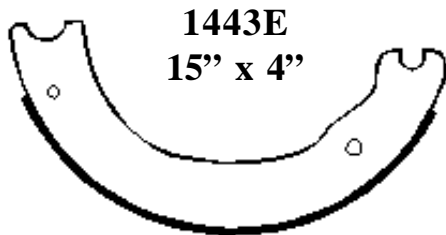

BRAKE SHOES

Front Brake Shoes