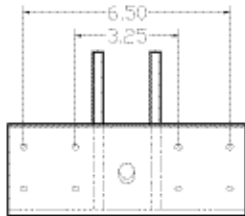

BRAKE SHOES

Truck / Trailer Shoes