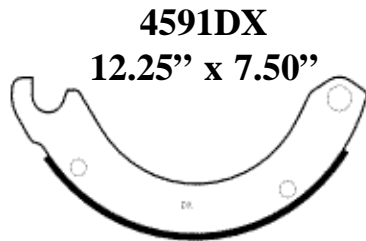

BRAKE SHOES

Truck / Trailer Shoes