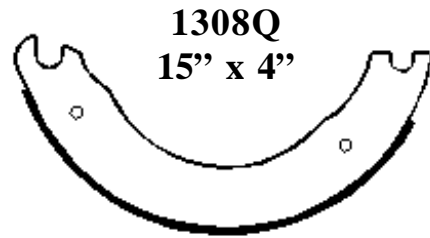

BRAKE SHOES

Front Brake Shoes