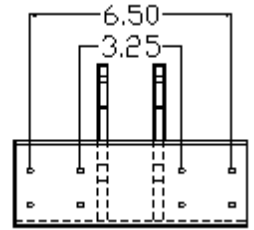

BRAKE SHOES

Truck / Trailer Shoes